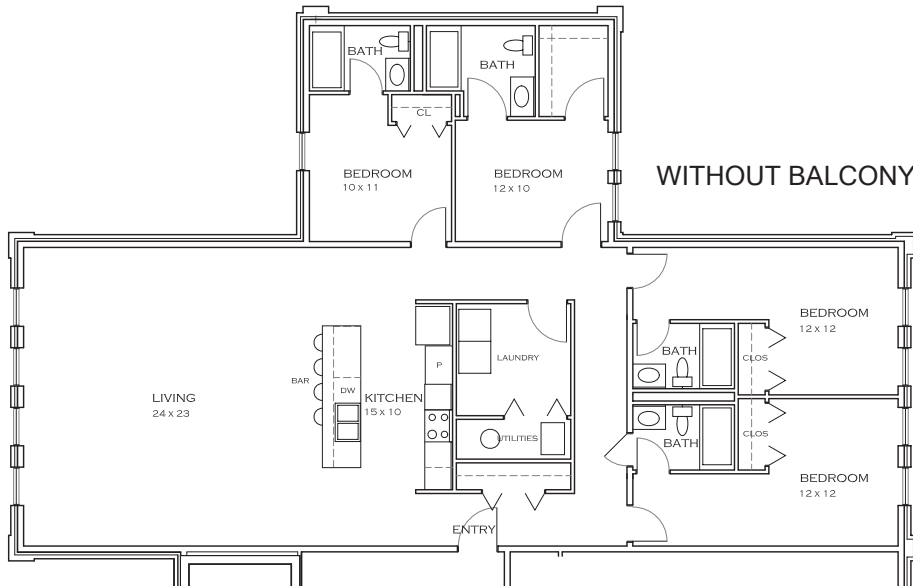

Station 11

Wandsworth - 1,997 SF, Units
307 (balcony), 407, 507
4 Bedroom/4 Bathroom Flat

Rent (per resident) w/Balcony

4 Residents	5 Residents
\$875(ea.)	\$730(ea.)

Rent (per resident) w/o Balcony

4 Residents	5 Residents
\$825(ea.)	\$690(ea.)

* floor plans may vary

APARTMENT AMENITIES

- Central air conditioning
- Walk-in closet
- Dishwasher
- Garbage disposal
- Microwave
- Stainless steel appliances
- Granite countertops
- Ceiling fans
- Washer & Dryer included