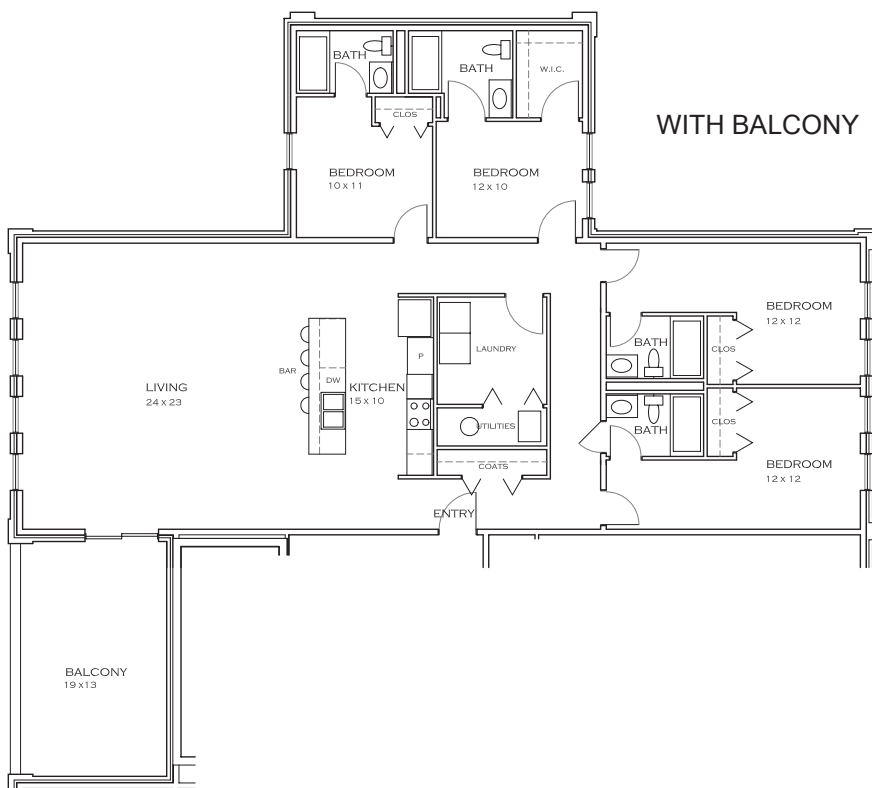

UTILITIES INCLUDED

- Cable TV
- High speed internet
- Trash removal
- Water & sewage

www.mystation11.com

701 N College Avenue | Bloomington IN 47403 | p 812 330 4108 | f 812 336 5897

info@mystation11.com