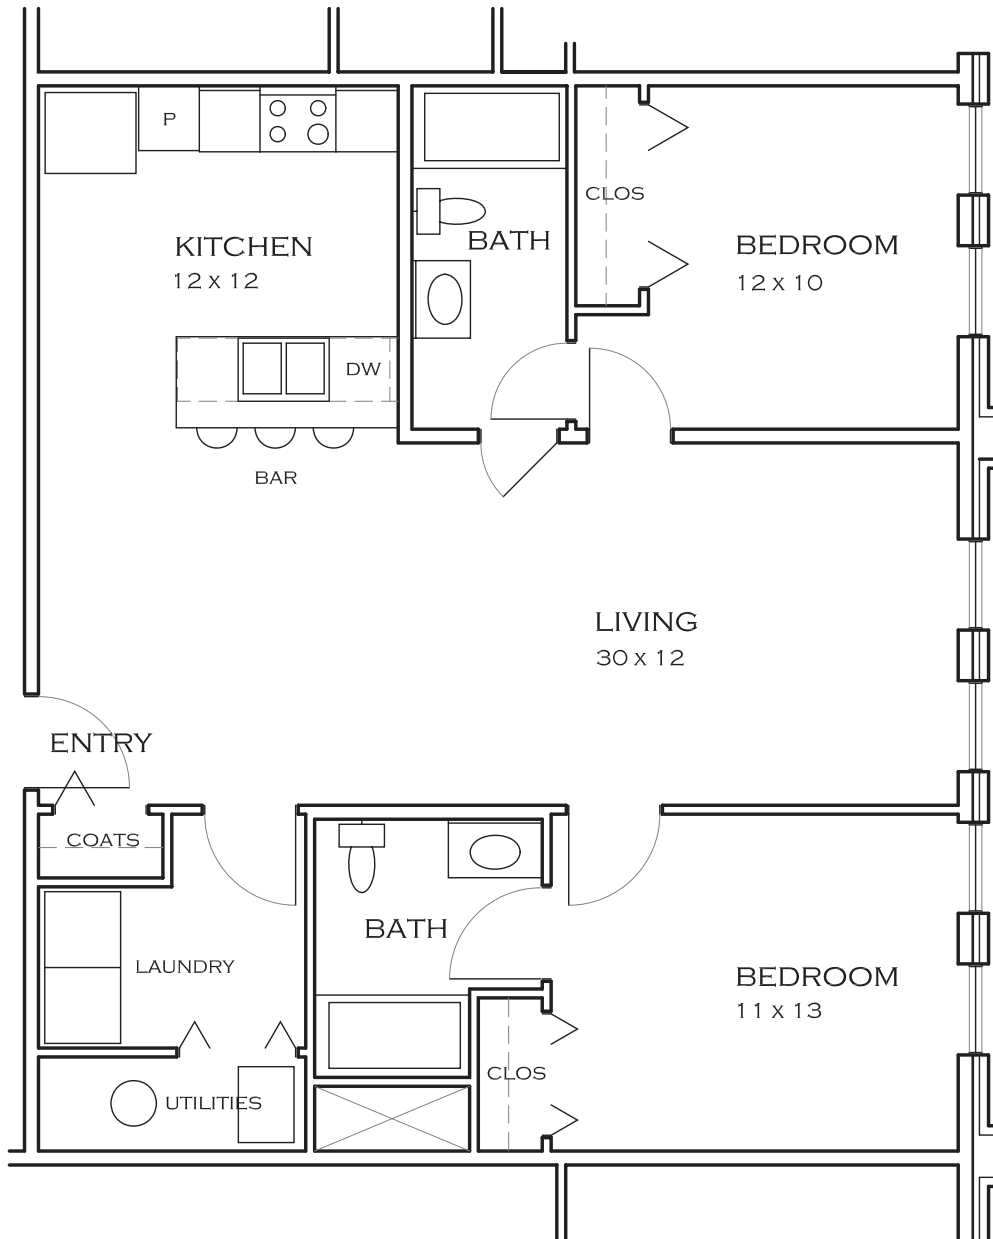

Station 11

Kensington - 1,084 SF, Units 306,
406, 506

2 Bedroom/2 Bathroom Flat

Rent (per resident)

2 Residents
\$800(ea.)

3 Residents
\$585(ea.)

4 Residents
\$475(ea.)

* floor plans may vary