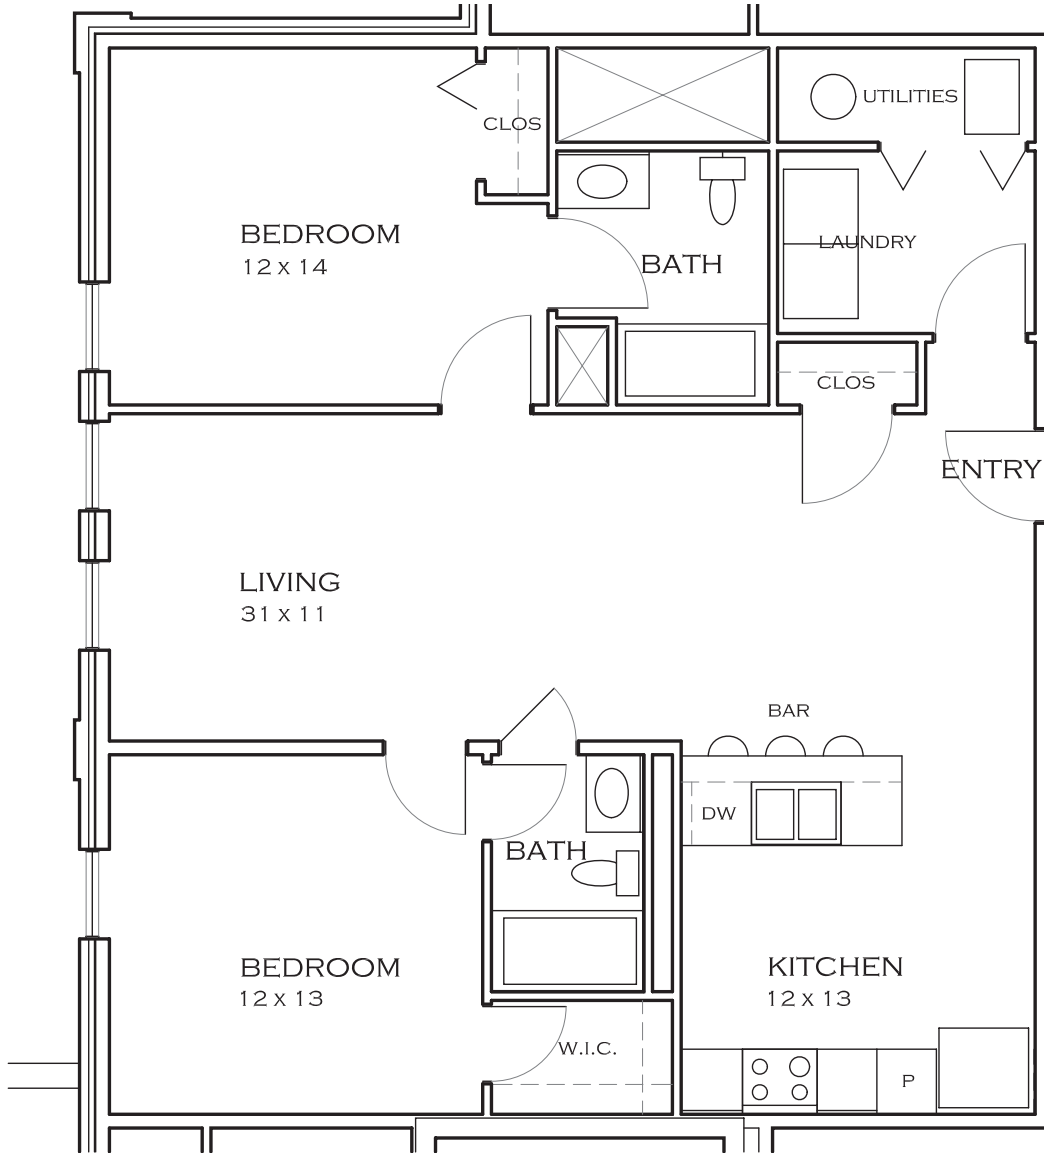

Station 11

Chelsea - 1,120 SF, Units 305,
405, 505

2 Bedroom/2 Bathroom Flat

Rent (per resident)

2 Residents
\$800(ea.)

3 Residents
\$585(ea.)

4 Residents
\$475(ea.)

* floor plans may vary

* floor plans may vary

APARTMENT AMENITIES

- Central air conditioning
- Walk-in closet
- Dishwasher
- Garbage disposal
- Microwave
- Stainless steel appliances
- Granite countertops
- Ceiling fans
- Washer & Dryer included