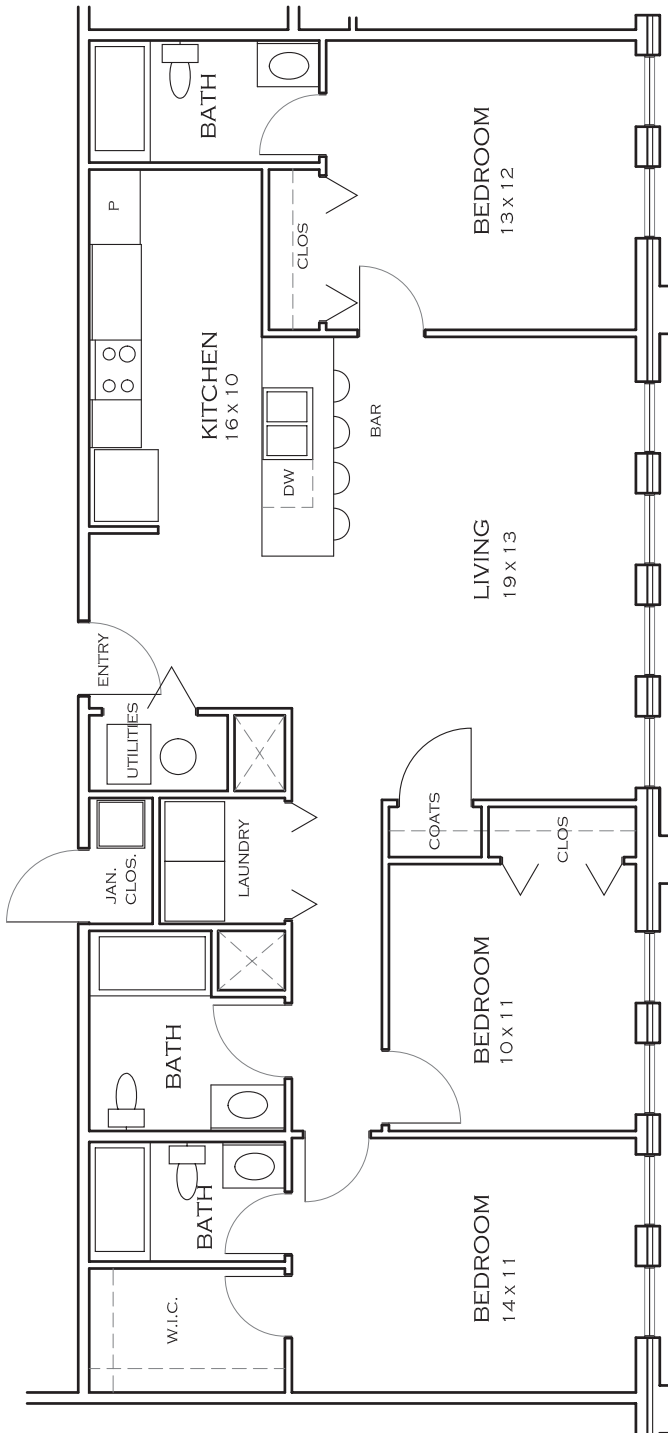

Station 11

Bexley - 1,309 SF, Units 302,
402, 502

3 Bedroom/3 Bathroom Flat

Rent (per resident)

3 Residents
\$800(ea.)

4 Residents
\$638(ea.)

5 Residents
\$540(ea.)

* floor plans may vary